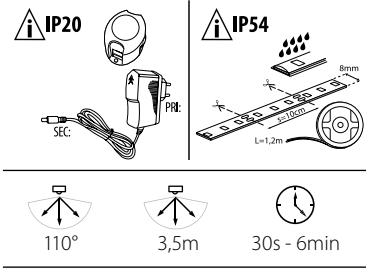

# LEDS-SET

LED-Set mit Bewegungssensor  
Single LED set with a pass through detector  
Ensemble LED avec capteur de mouvement

LEDS SET B-SE SGL

220-240V~  
50/60Hz

3,3 [W]

15000 [h]

≥15000

240 [mm]

A-A++

IP 54/20

ERC

CE

**Kanlux**

LEDS SET B-SE SGL

26324

3000-3900