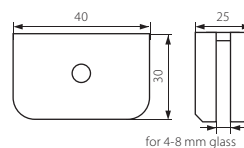

LED SMD

Dekorative LED Möbelleuchte
Decorative furniture mounted LED fitting
Luminaire LED décoratif pour meubles

ZAFIRAS LED

ZAFIRAS LED