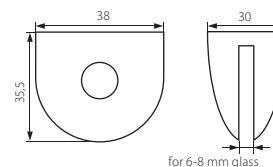

RUBINAS LED

RUBINAS 2LED