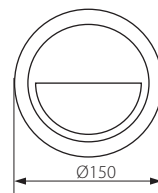

## Oprawa ścienna LED / Wall luminaire LED

CROTO LED-GR-L

CROTO LED-GR-O

CROTO LED-GR-L

CROTO LED-GR-O

- ▶ obudowa: tworzywo ABS/ Szyba ochronna: PC
- ▶ casing: ABS material/ protective pane: polycarbonate (PC)