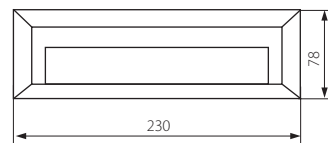

ONSTAR LED-GR

ONSTAR LED-GR

- ▶ obudowa: tworzywo ABS/ Szyba ochronna: PC
- ▶ casing: ABS material/ protective pane: polycarbonate (PC)

							ONSTAR LED-GR	22760	szary / grey	1,7	60	1/-24	216					

## Oprawa ścienna LED / Wall luminaire LED

CROTO LED-GR-L

CROTO LED-GR-O

CROTO LED-GR-L

CROTO LED-GR-O

- ▶ obudowa: tworzywo ABS/ Szyba ochronna: PC
- ▶ casing: ABS material/ protective pane: polycarbonate (PC)