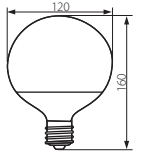

E27

LED SMD

LED Leuchten
LED lamps
Lampes LED

LUNI MAX LED

LUNI MAX E27 LED-WW

220-240V~
50/60Hz

16W

16-115lm