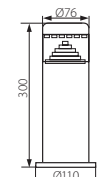

AGARA LED EL-14L-UP

AGARA LED EL-30