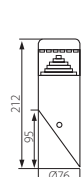

AGARA LED EL-14L-UP

AGARA LED EL-19I-UP